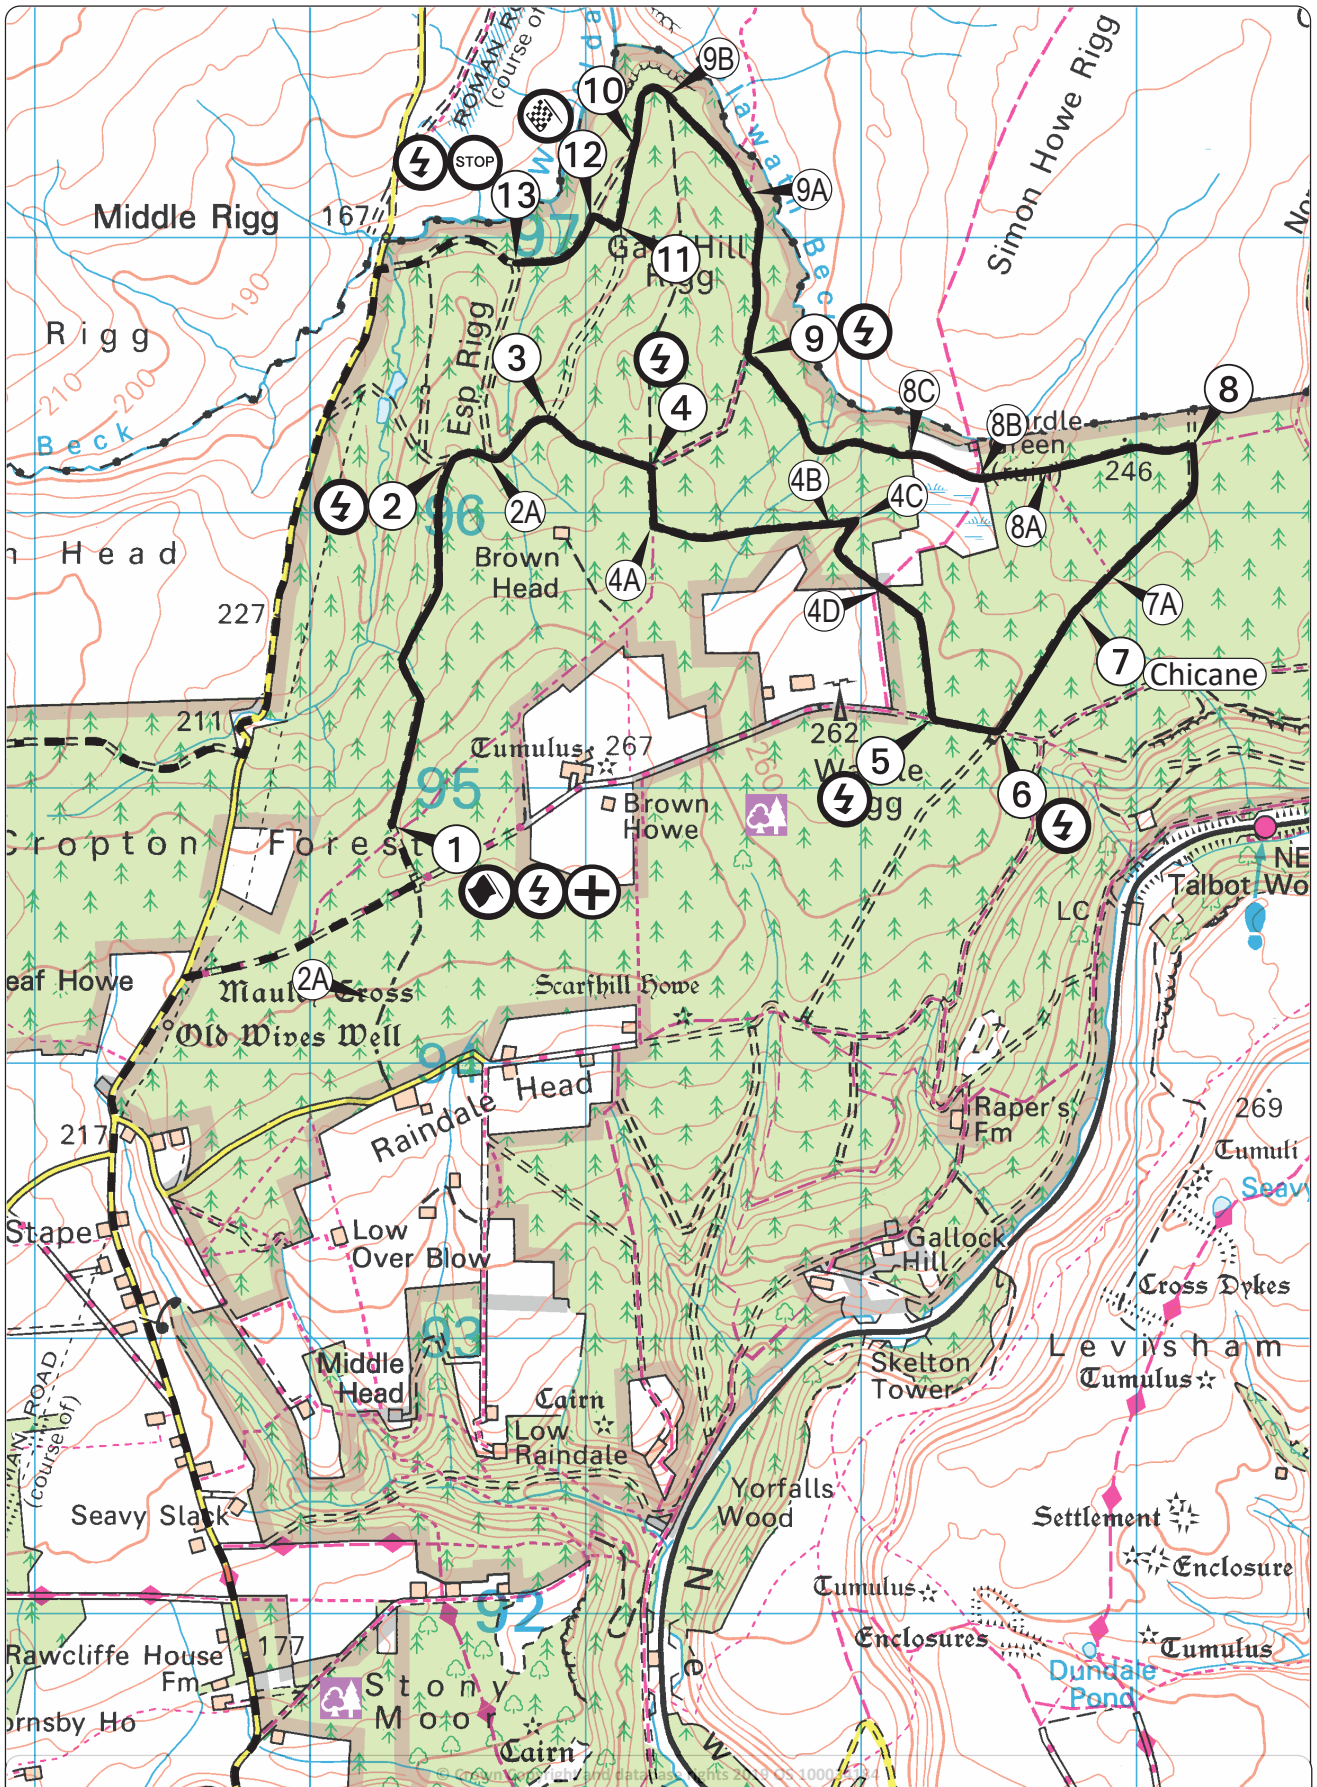

# Malton Forest Rally 2022

## SS 2 & 5 Gale Rigg 5.89 miles - Version 2 (15-Jul-2022)

Version 2 - Update with comments from Clerk of the Course & Safety Officer